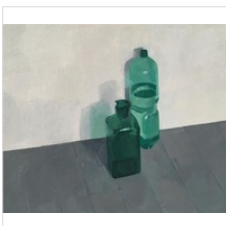

JASON LINE
Two Green Bottles, 2020
Oil on linen

9 4/5 × 11 4/5 in
25 × 30 cm

£1,000