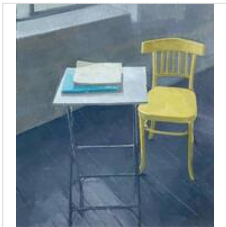

13 4/5 × 15 7/10 in
35 × 40 cm

£1,800

JASON LINE
Open Window, 2022
Oil on canvas

15 7/10 × 13 4/5 in
40 × 35 cm

£2,000

JASON LINE
Yellow Chair and Books, 2022
Oil on canvas

18 1/10 × 16 1/10 in
46 × 41 cm

£2,200