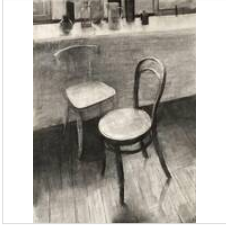

JASON LINE

Two Chairs, 2023
Charcoal on paper

29 1/2 × 22 in
75 × 56 cm

£1,300