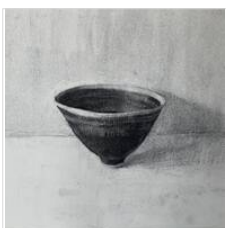

JASON LINE
Stacked Chairs, 2021
Charcoal on paper

22 × 15 in
56 × 38 cm

£850

JASON LINE
Two Chairs II, 2023
Oil on canvas

22 × 15 in
56 × 38 cm

£850

JASON LINE
Late Summer Window, 2022-23
Oil on canvas

23 ³/₅ × 32 ³/₁₀ in
60 × 82 cm

£3,200

JASON LINE
Two Pots, 2023
Oil on canvas

7 ⁹/₁₀ × 7 ⁹/₁₀ in
20 × 20 cm

£700

JASON LINE
Rie bowl and Ginger Jar, 2022
Charcoal on paper

15 × 15 ³/₅ in
38 × 39.5 cm

£650

JASON LINE
Rie bowl I, 2022
Charcoal on paper

12 × 12 ¹/₅ in
30.5 × 31 cm

£550

JASON LINE
Rie bowl II, 2022
Charcoal on paper

12 × 12 1/5 in
30.5 × 31 cm

£550

JASON LINE
Rie bowl III, 2022
Charcoal on paper

12 × 12 1/5 in
30.5 × 31 cm

£550