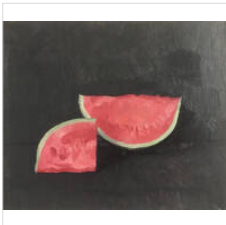

JASON LINE
Watermelon and Lime, 2021
Oil on linen

8 1/10 × 10 in
20.5 × 25.5 cm

£850

JASON LINE
Watermelon, 2022
Oil on canvas

9 4/5 × 11 4/5 in
25 × 30 cm

£1,000

JASON LINE
Slice of Watermelon, 2021
Oil on canvas