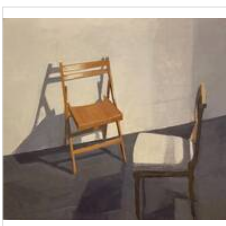

JASON LINE

Evening Chairs, 2021
Oil on canvas

15 7/10 × 17 7/10 in
40 × 45 cm

£2,200