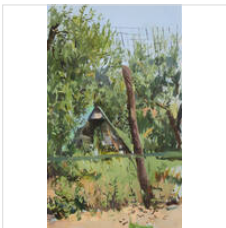

TIM PATRICK
Pollaio, 2023
Oil on board

19 7/10 × 11 4/5 in
50 × 30 cm

£775

TIM PATRICK
Terrazza, Dusk, 2023
Oil on linen

31 1/2 × 39 2/5 in
80 × 100 cm

£2,800

TIM PATRICK
Towards Volterra, 2023
Oil on board