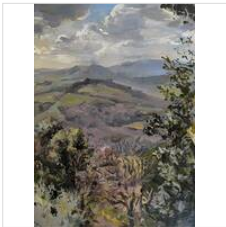

TIM PATRICK
Vista, 2023
Oil on linen

27 3/5 × 19 7/10 in
70 × 50 cm

£1,500

TIM PATRICK
Albero, Dawn, 2023
Oil on board

20 7/10 × 12 3/5 in
52.5 × 32 cm

£850

TIM PATRICK
Cielo, 2022
Oil on board

15 9/10 × 24 1/5 in
40.5 × 61.5 cm